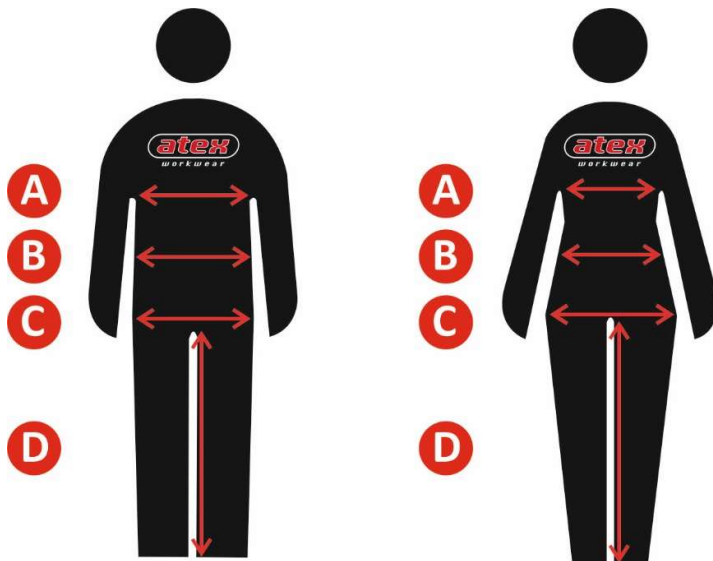

# SIZECHARTS

## CHOOSE THE RIGHT SIZE

Sufficient space in workwear affects not only comfort and functionality, but also the lifespan of the product. Note that the dimensions A, B and C in the table are fixed body dimensions. Compliance with the required clearance is added to ATEX products. The dimensions of the charts are in centimeters

## MEASURING POINTS

- A. CHEST CIRCUMFERENCE: Body dimension, circumference at the highest point of the chest
- B. WAIST CIRCUMFERENCE: Body dimension, circumference at the narrowest part of the waist
- C. DIMENSION OF THE HIP: Body dimension, circumference at the widest point of the hip
- D. LEG INSIDE DIMENSION: Measure of garment, measure of inseam from crotch to leg

## MEN'S NORMAL C-DIMENSION

Size	44	46	48	50	52	54	56	58	60	62	64	66	68
	XS	S		M		L		XL		XXL		XXXL	
A	88	92	96	100	104	108	112	116	120	125	130	135	140
B	76	80	84	88	92	96	101	106	111	116	121	126	131
C	92	96	100	104	108	112	116	120	124	129	134	139	144
D	77	78	79	80	81	82	83	84	85	85	85	85	85